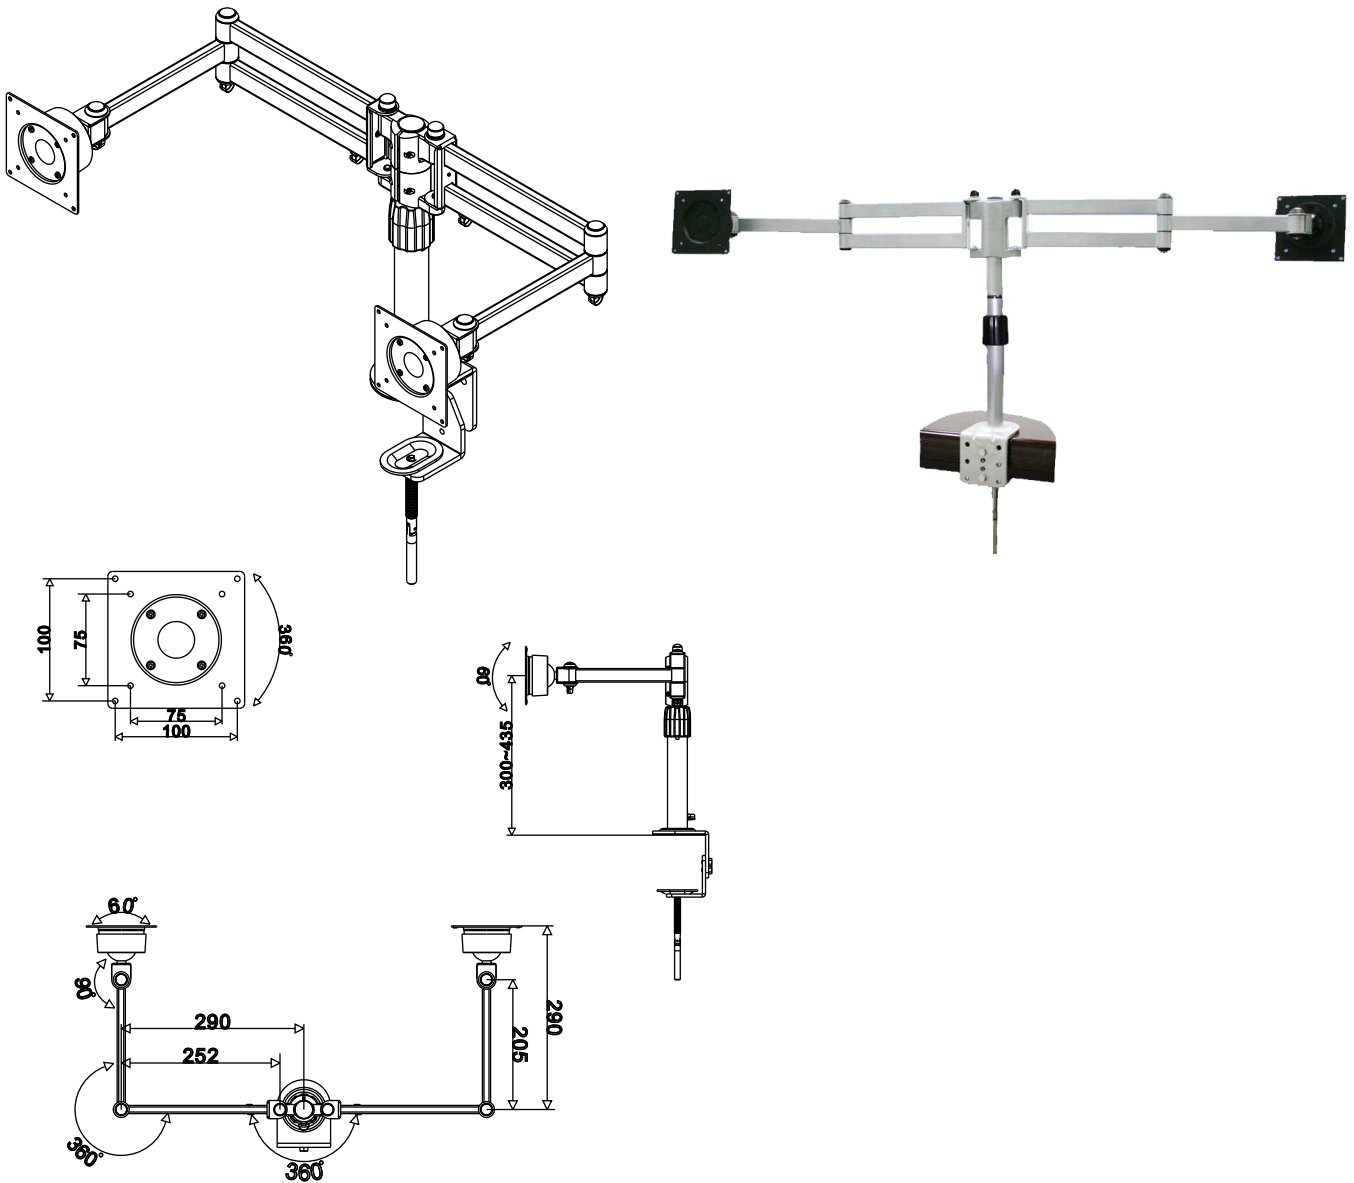

## PVA820DM

Unit:mm

**Articulating swivel arm for twin panel with C-clamp desk**

**Meets VESA standards 75x75mm and 100x100mm**

**360 degrees display side to side rotation**

**Adjustable height: 300~410mm (12~16")**

**Tilting any direction: 30 degrees**

**Articulating swivel: 360 degrees**

**Horizontal moving dist: 0~1200mm (0~47")**

**Vertical moving dist: 100mm (4")**

**Desk thickness up to 10cm (4")**

**Each monitor weighing: 15Kg 33lbs**