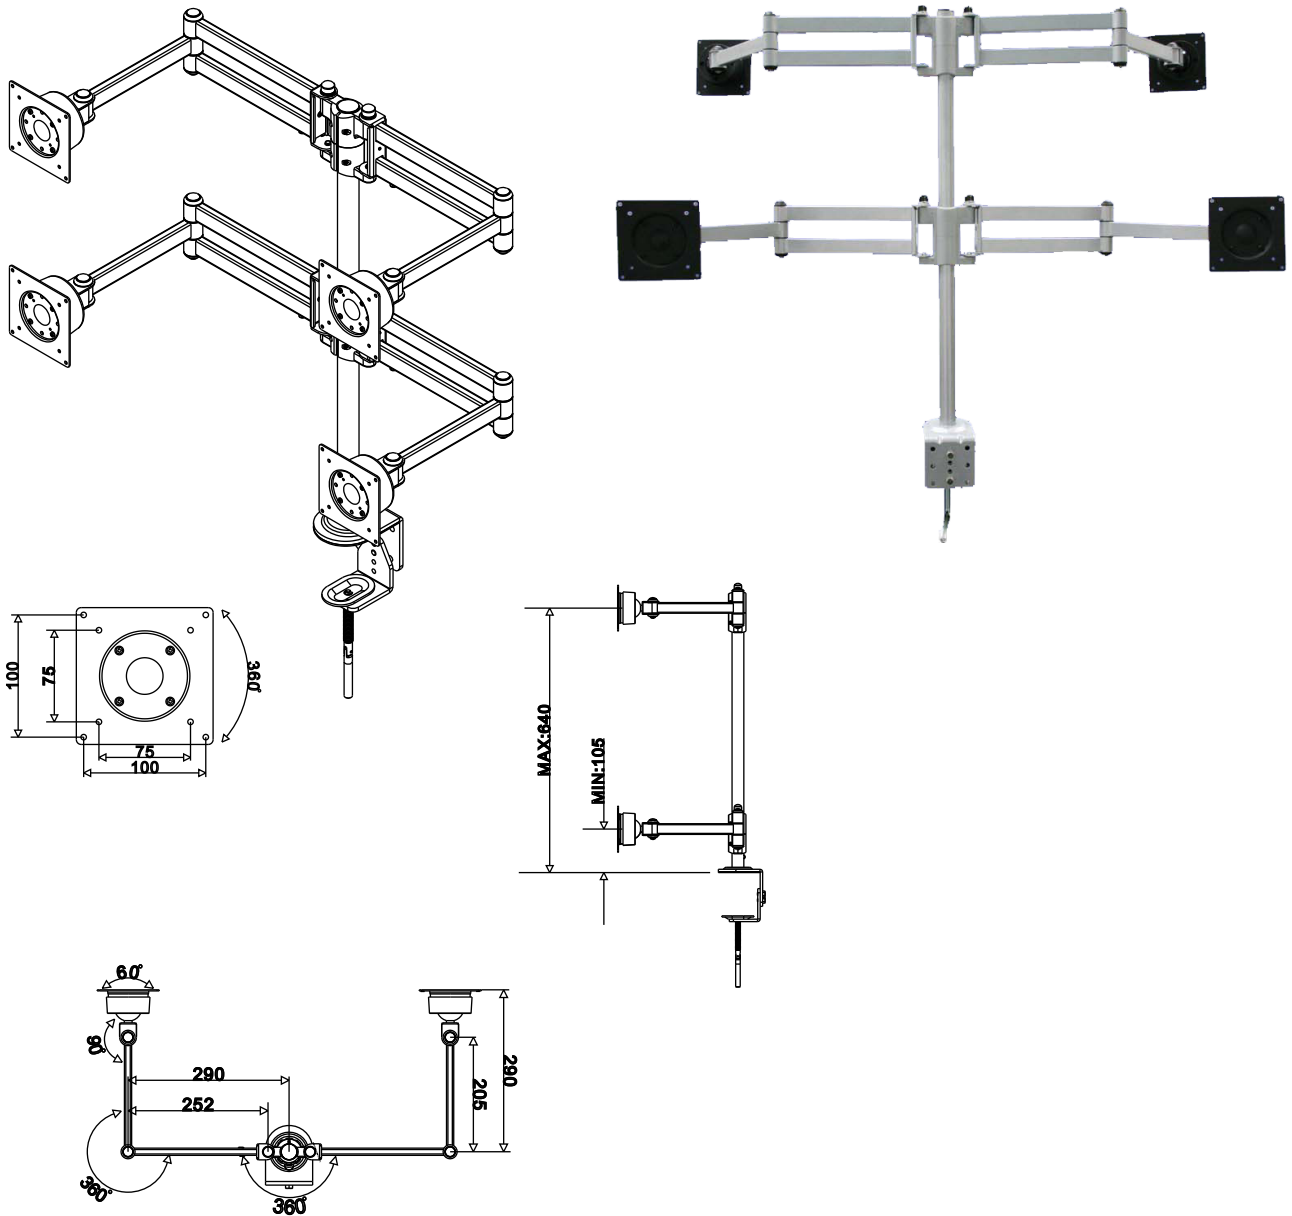

PRIMEVIEW

PVA840DM

Unit:mm

Articulating swivel arm for 4 LCD monitors with C-clamp desk

Meets VESA standards 75x75mm and 100x100mm

360 degrees display side to side rotation

Adjustable height: 300~410mm (12~16")

Tilting any direction: 30 degrees

Articulating swivel: 360 degrees

Horizontal moving dist: 0~1200mm (0~47")

Vertical moving dist: ~700mm (27")

Desk thickness up to 100mm (4")

Each monitor weighing: 15Kg 33lbs