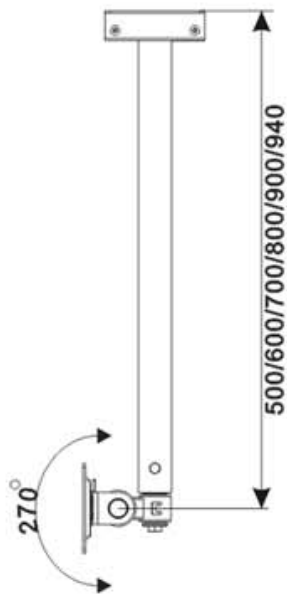

## PVA88SL

Unit:mm

### Adjustable arm on ceiling for LCD monitor

Meets VESA standards 75x75mm and 100x100mm

Weight: 2.6Kg

Pole diameter: 35mm

Adjustable height range: 500/600/700/800/900/940mm

Swivel left & right: 360 degrees

Pivot upwards & downwards: 135 degrees

Pole rotation: 180 degrees

LCD monitor rotation: 180 degrees

Loading: 15Kg or 30lbs