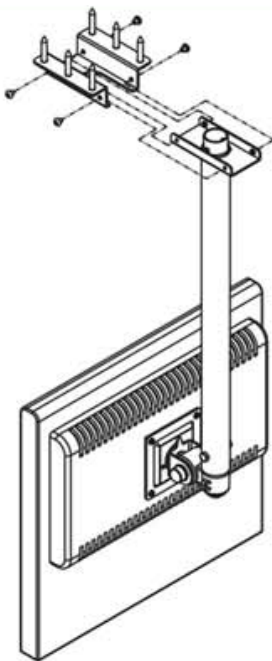

## PVA88SL

Unit:mm

### Adjustable arm on ceiling for LCD monitor

Meets VESA standards 75x75mm and 100x100mm

Weight: 2.6Kg

Pole diameter: 35mm

Adjustable height range: 500/600/700/800/900/940mm

Swivel left & right: 360 degrees

Pivot upwards & downwards: 135 degrees

Pole rotation: 180 degrees

LCD monitor rotation: 180 degrees

Loading: 15Kg or 30lbs