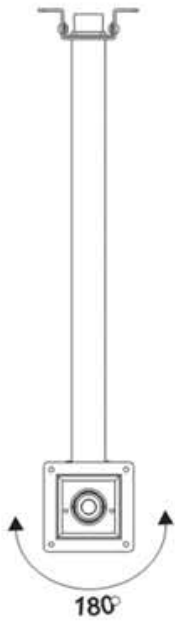

## PVA88SL

Unit:mm

### Adjustable arm on ceiling for LCD monitor

Meets VESA standards 75x75mm and 100x100mm

Weight: 2.6Kg

Pole diameter: 35mm

Adjustable height range: 500/600/700/800/900/940mm

Swivel left & right: 360 degrees

Pivot upwards & downwards: 135 degrees

Pole rotation: 180 degrees

LCD monitor rotation: 180 degrees

Loading: 15Kg or 30lbs