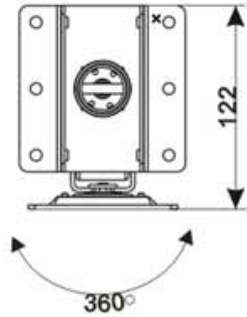

## PVA88SL

Unit:mm

### Adjustable arm on ceiling for LCD monitor

Meets VESA standards 75x75mm and 100x100mm

Weight: 2.6Kg

Pole diameter: 35mm

Adjustable height range: 500/600/700/800/900/940mm

Swivel left & right: 360 degrees

Pivot upwards & downwards: 135 degrees

Pole rotation: 180 degrees

LCD monitor rotation: 180 degrees

Loading: 15Kg or 30lbs